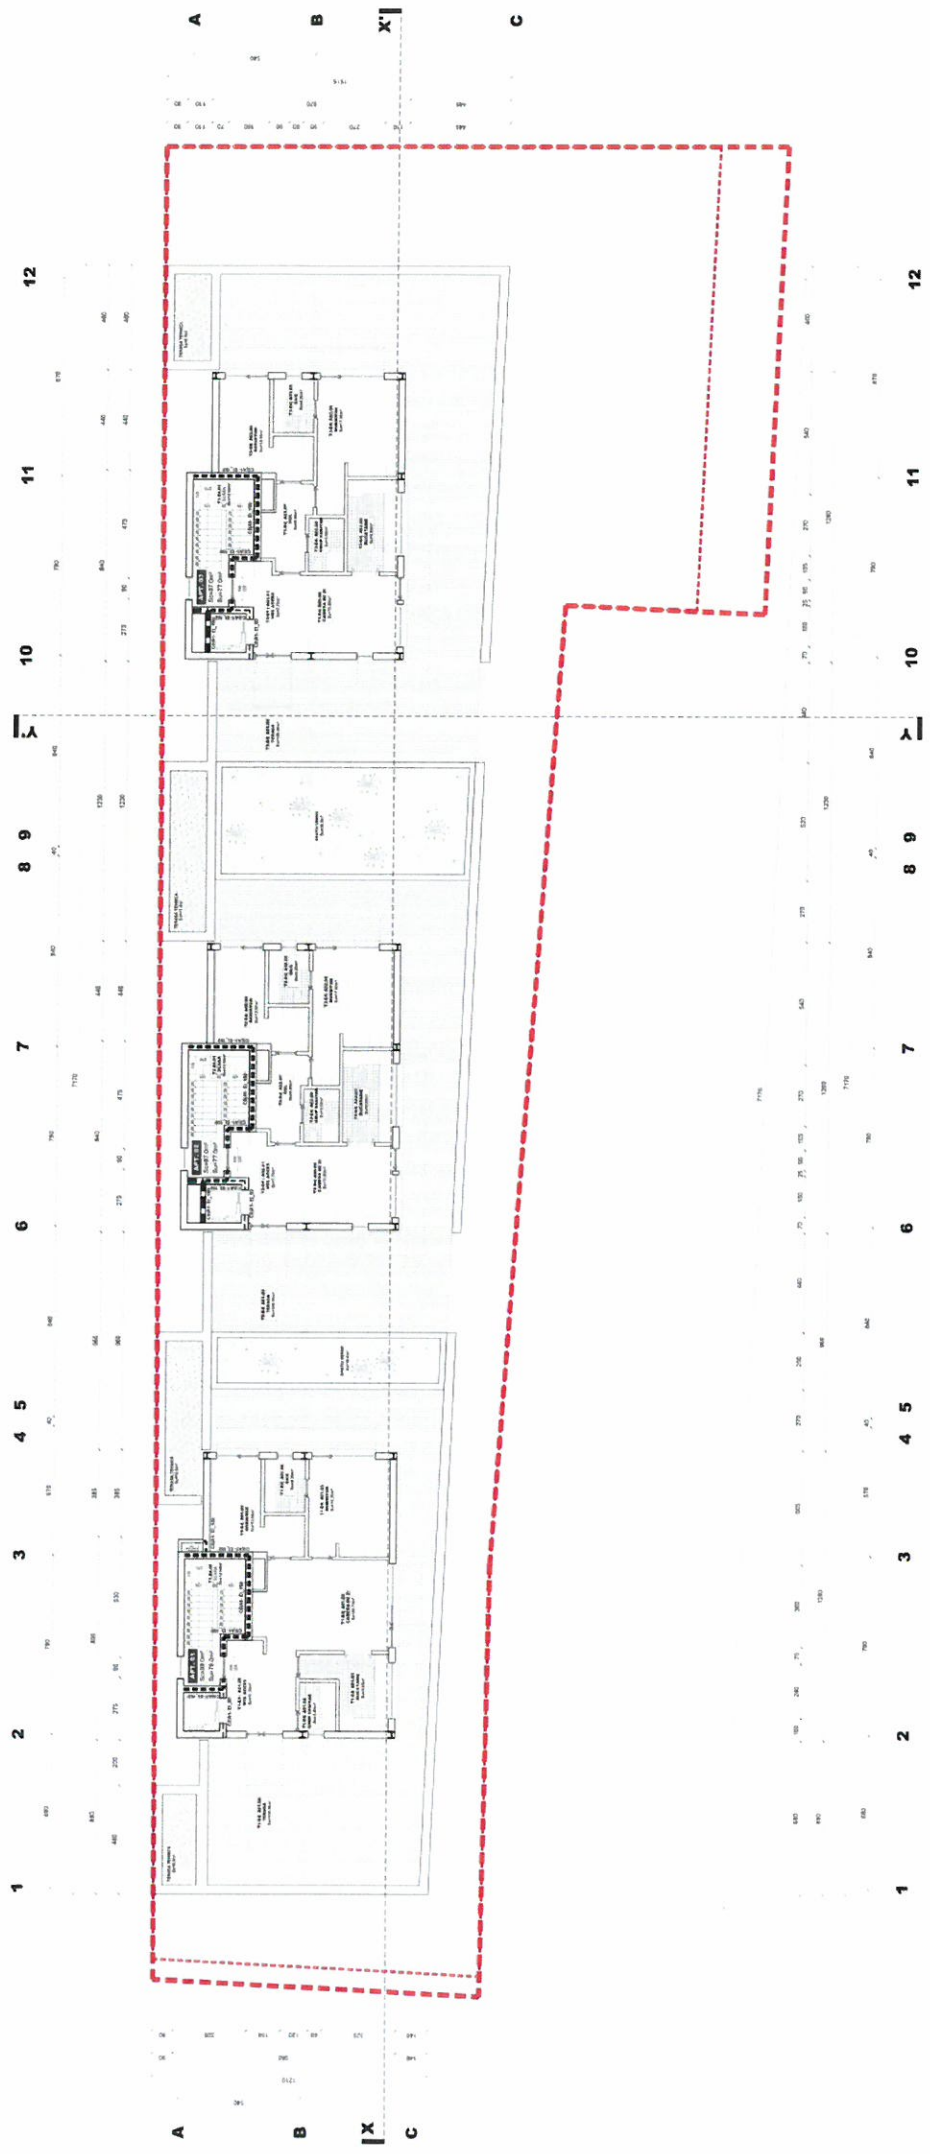

Residential building project

Site google map

Land area: 1503 sqm

Address: Cantonului Street 4, 1st District, Bucharest, Romania

Easy access to: Herastrau Park, Promenada Mall, Baneasa Mall, Gas stations, Restaurants, Schools, Fitness centers, Medical centers.

Residential building project

Residential building project

Residential building project

Ground floor plan

4th floor plan