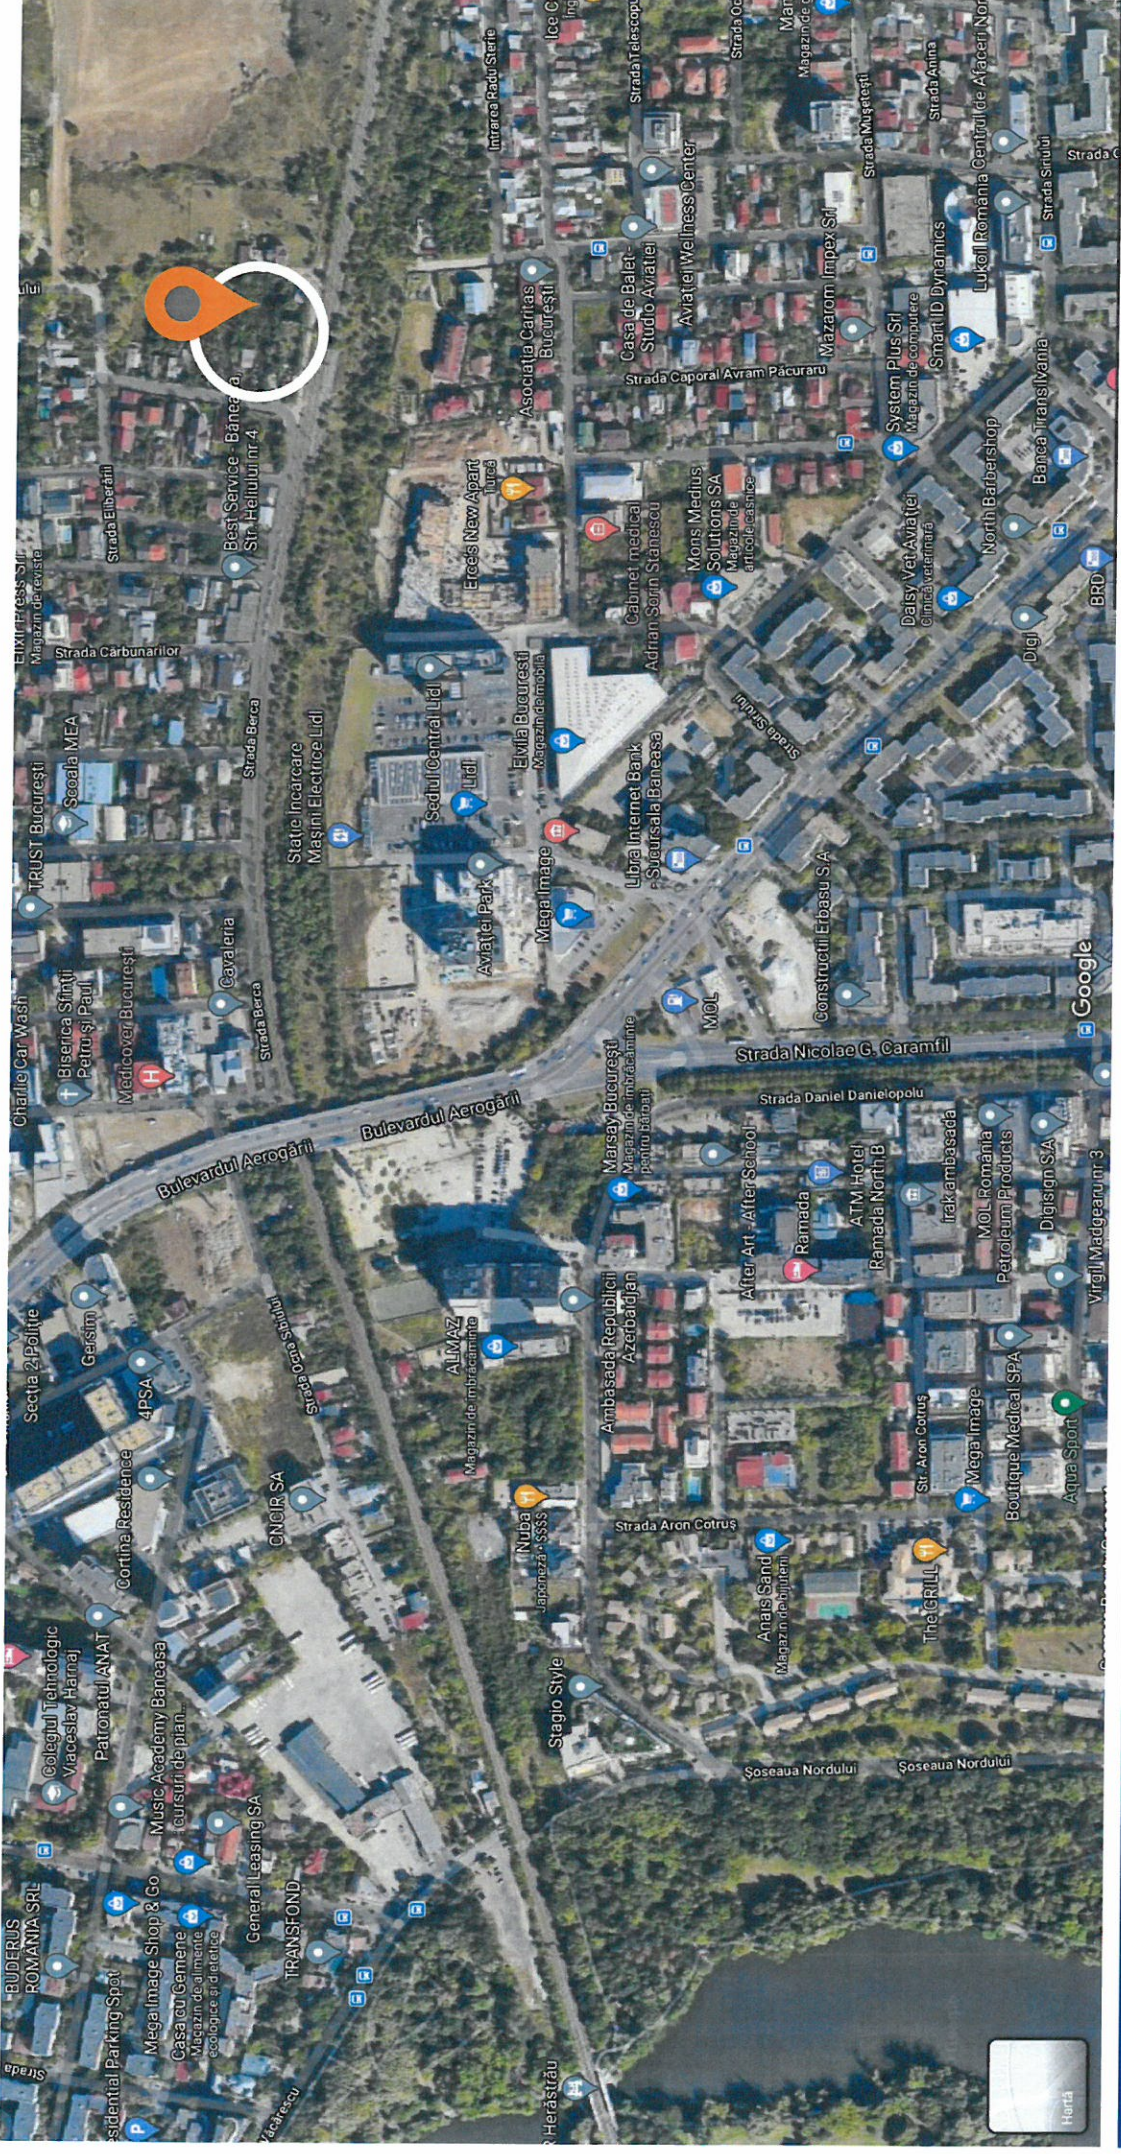

Residential building project

Site google map

Land area: 1503 sqm

Address: Cantonului Street 4, 1st District, Bucharest, Romania

Easy access to: Herastrau Park, Promenada Mall, Baneasa Mall, Gas stations, Restaurants, Schools, Fitness centers, Medical centers.