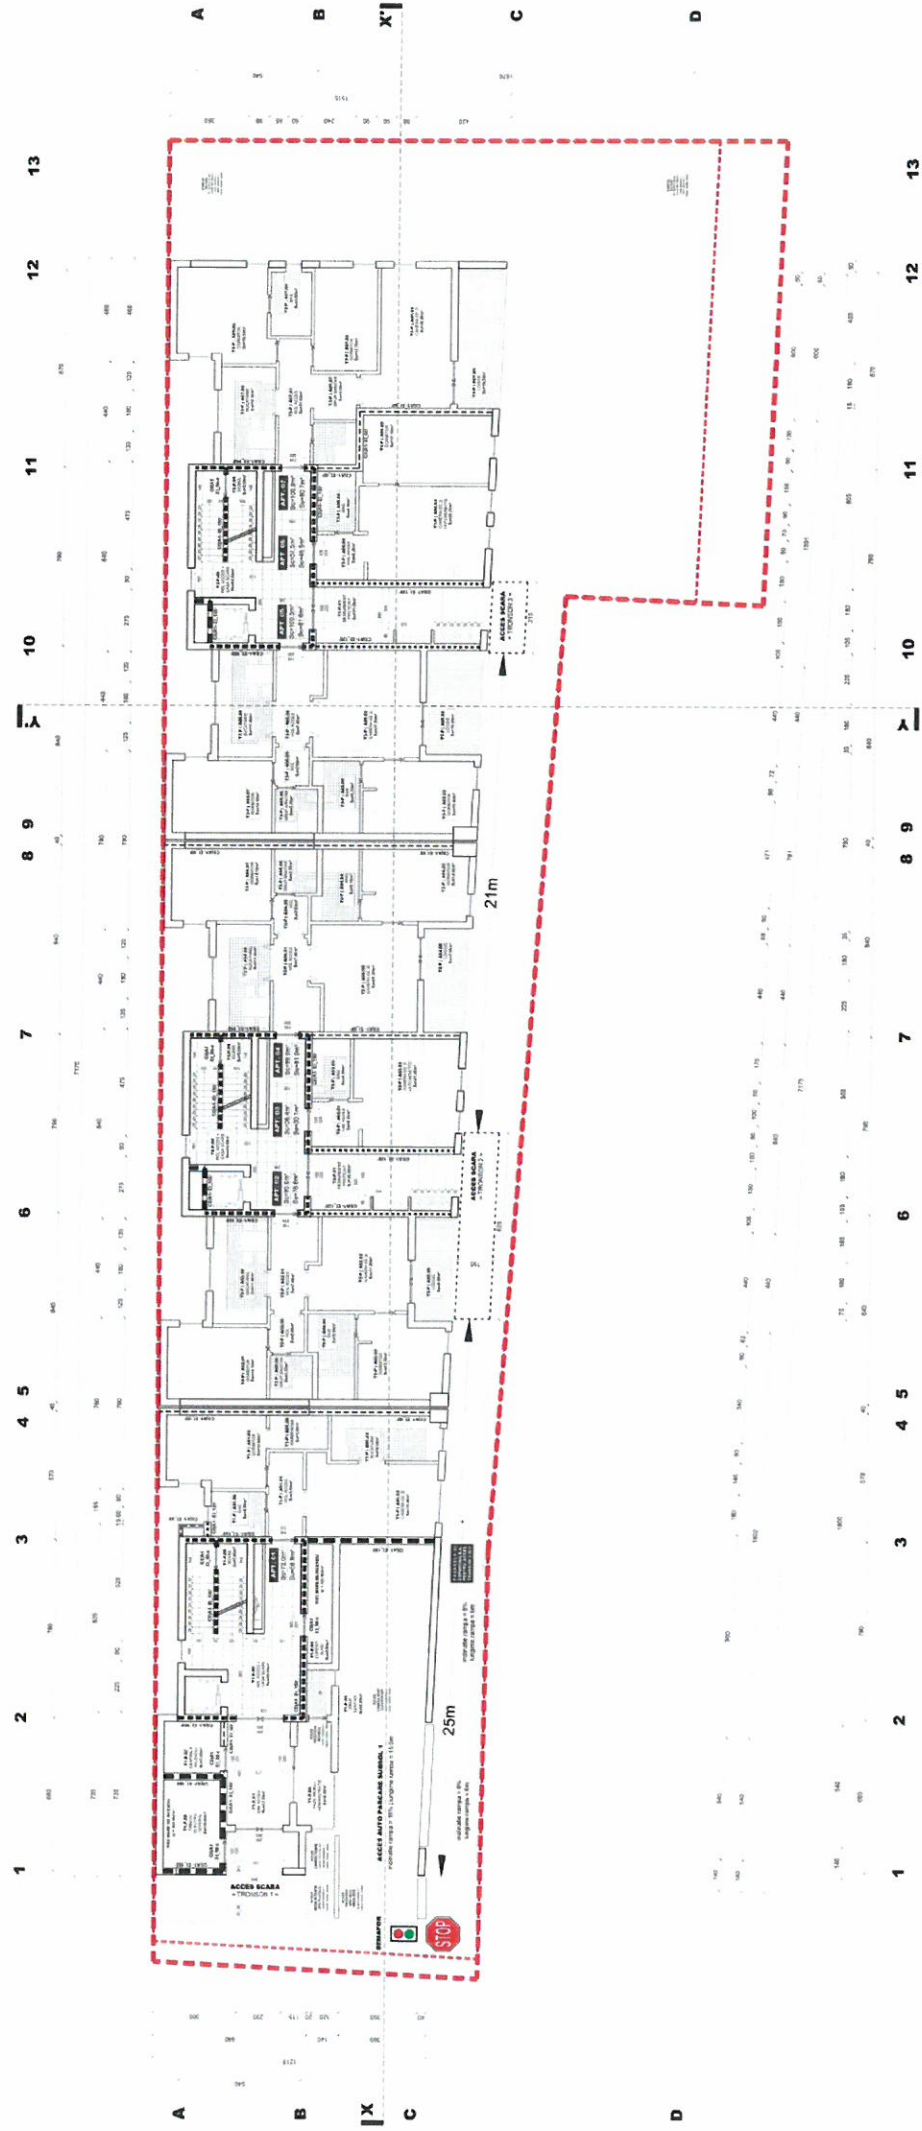

Residential building project

Site google map

Land area: 1503 sqm

Address: Cantonului Street 4, 1st District, Bucharest, Romania

Easy access to: Herastrau Park, Promenada Mall, Baneasa Mall, Gas stations, Restaurants, Schools, Fitness centers, Medical centers.

Residential building project

Residential building project

Residential building project

Ground floor plan

4th floor plan